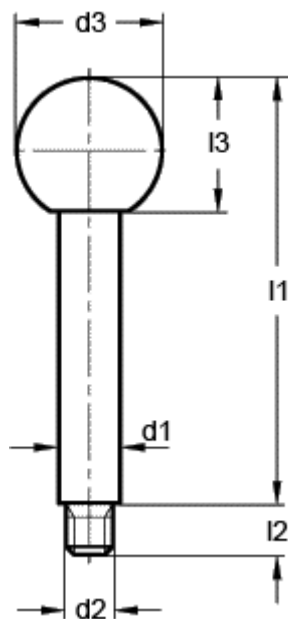

Article number: 20141123

Description: E+G Gear lever handle GN 310-14-160-A -ZB, zinc plated blue

Measures

d1 = 14

d2 = M12

d3 = 35

l1 = 160

l2 = 16

l3 = 32.5